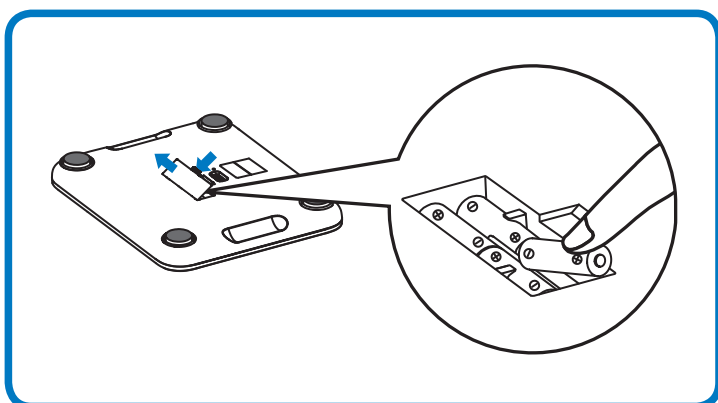

### Quick Start Guide

**STEP 1** Select the weight metric "kg" or "lb" when the power is off.

**STEP 2** Insert 4 "AA" batteries.

**STEP 3** Place the scale on a hard, flat surface, and calibrate.

Note: Step onto the scale to turn it on, then step off immediately to calibrate for initialization. Calibration is completed till "0.0 kg/lb" is displayed.

**STEP 4** Step onto the scale to take the measurement. When it beeps twice, the measurement is completed.

For more information, see the instruction manual.