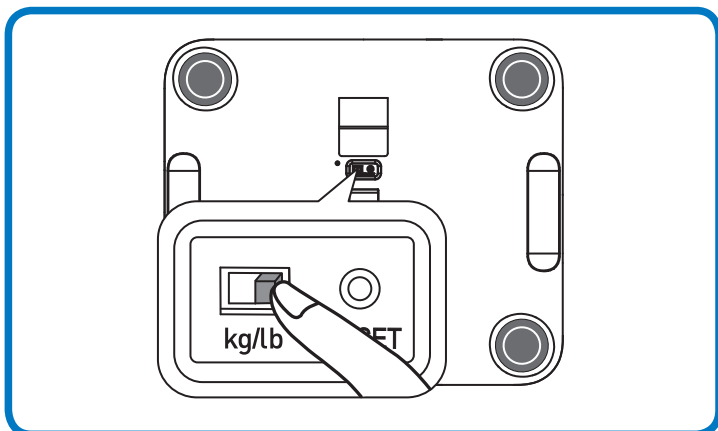

### Quick Start Guide

**STEP 1** Select the weight metric "kg" or "lb" when the power is off.

**STEP 2** Insert 4 "AA" batteries.

**STEP 3** Place the scale on a hard, flat surface, and calibrate.

Note: Step onto the scale to turn it on, then step off immediately to calibrate for initialization. Calibration is completed till "0.0 kg/lb" is displayed.

**STEP 4** Step onto the scale to take the measurement. When it beeps twice, the measurement is completed.

For more information, see the instruction manual.