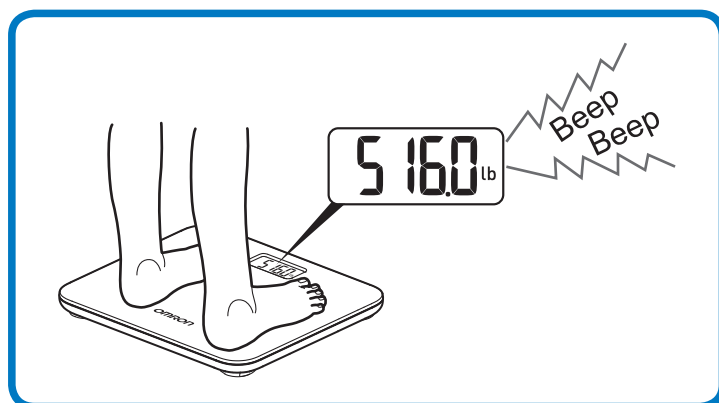

### Quick Start Guide

**STEP 1** Select the weight metric "kg" or "lb" when the power is off.

**STEP 2** Insert 4 "AA" batteries.

**STEP 3** Place the scale on a hard, flat surface, and calibrate.

Note: Step onto the scale to turn it on, then step off immediately to calibrate for initialization. Calibration is completed till "0.0 kg/lb" is displayed.

**STEP 4** Step onto the scale to take the measurement. When it beeps twice, the measurement is completed.

For more information, see the instruction manual.